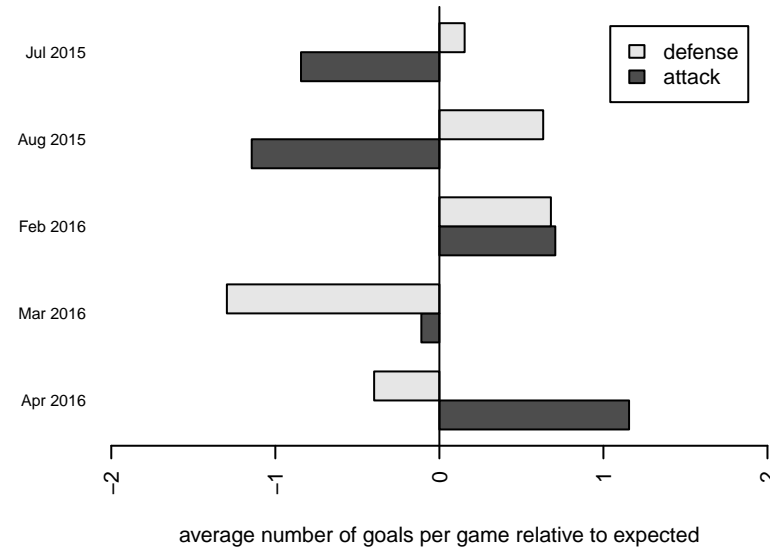

Venues played:
 2015 Sounders FC Cup GU17-19
 2015 Bigfoot Gold U18
 2015 PSPL Classic 1 U18

CWSA White G97
 Dots are actual minus expected GF (blue circles) and GA (red triangles).
 Blue line is smoothed change in attack strength. Red is smoothed change in defense strength.

**attack and defense variance (black dot)
relative to other teams
and top 10 in region**

**attack and defense rating
relative to others at age
and all opponents in last 13 months**

Performance relative to 13 month average

Performance relative to 13 month average

date	home		away		venue	pred.home	pred.away
2016-04-10	CWSA White G97	6	Cascade FC Green G97	0	2015 PSPL Classic 1 U18	2.37	0.33
2016-04-03	FME Fusion G97	1	CWSA White G97	3	2015 PSPL Classic 1 U18	0.57	3.52
2016-04-02	MRFC Blue G98	3	CWSA White G97	2	2015 PSPL Classic 1 U18	1.91	1.64
2016-03-12	CWSA White G97	2	FC Edmonds Quiet Riot G97	5	2015 PSPL Classic 1 U18	1.11	1.70
2016-03-12	CWSA White G97	1	FC Edmonds Quiet Riot G97	2	2015 PSPL Classic 1 U18	1.11	1.70
2016-03-06	FC Edmonds Quiet Riot G97	2	CWSA White G97	0	2015 PSPL Classic 1 U18	1.70	1.11
2016-02-28	CWSA White G97	7	FME Fusion G97	0	2015 PSPL Classic 1 U18	3.52	0.57
2016-02-27	MRFC Blue G98	2	CWSA White G97	4	2015 PSPL Classic 1 U18	1.91	1.64
2016-02-27	CWSA White G97	0	MRFC Blue G98	0	2015 PSPL Classic 1 U18	1.64	1.91
2016-02-07	Cascade FC Green G97	0	CWSA White G97	1	2015 PSPL Classic 1 U18	0.33	2.37
2015-08-15	CWSA White G97	0	Sparta Stars G97	2	2015 Bigfoot Gold U18	1.19	1.26
2015-08-15	CWSA White G97	0	Snohomish United Black G98	0	2015 Bigfoot Gold U18	1.19	1.71
2015-08-13	CWSA White G97	0	Snohomish United Black G97	1	2015 Bigfoot Gold U18	1.05	1.93
2015-07-25	CWSA White G97	1	ISC Gunners B G98	0	2015 Sounders FC Cup GU17-19	2.29	0.91
2015-07-25	FME Fusion G97	0	CWSA White G97	3	2015 Sounders FC Cup GU17-19	0.57	3.52
2015-07-24	CWSA White G97	0	Breakers Black G98	3	2015 Sounders FC Cup GU17-19	0.72	1.98