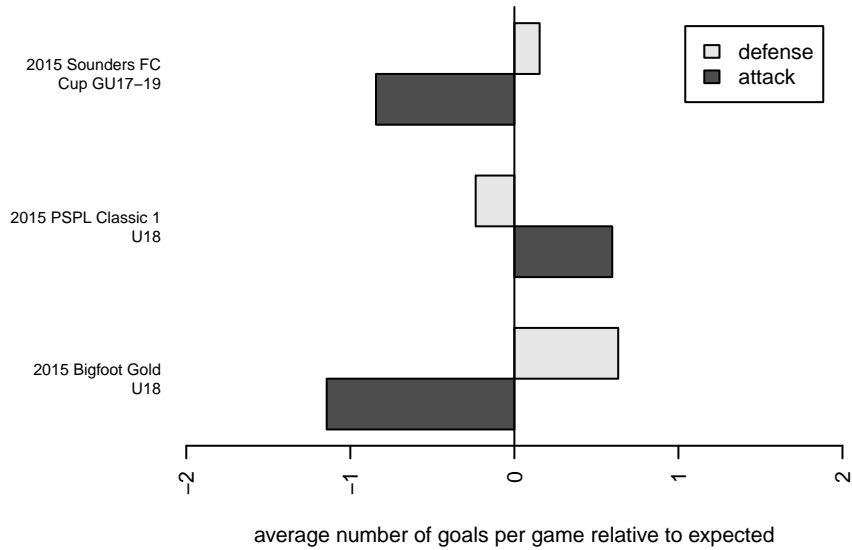

CWSA White G97

Central Washington Soccer Academy
 Yakima, WA
 G97 total strength=1491
 attack=15.77 defense=7.62
 fall league = PSPL Classic 1 U18

alt names used:
 CENTRAL WASHINGTON SA CWSA G97 WH
 CWSA G97 White

Venues played:
 2015 Sounders FC Cup GU17-19
 2015 Bigfoot Gold U18
 2015 PSPL Classic 1 U18

CWSA White G97
 Dots are actual minus expected GF (blue circles) and GA (red triangles).
 Blue line is smoothed change in attack strength. Red is smoothed change in defense strength.

**attack and defense variance (black dot)
relative to other teams
and top 10 in region**

**attack and defense rating
relative to others at age
and all opponents in last 13 months**

Performance relative to 13 month average