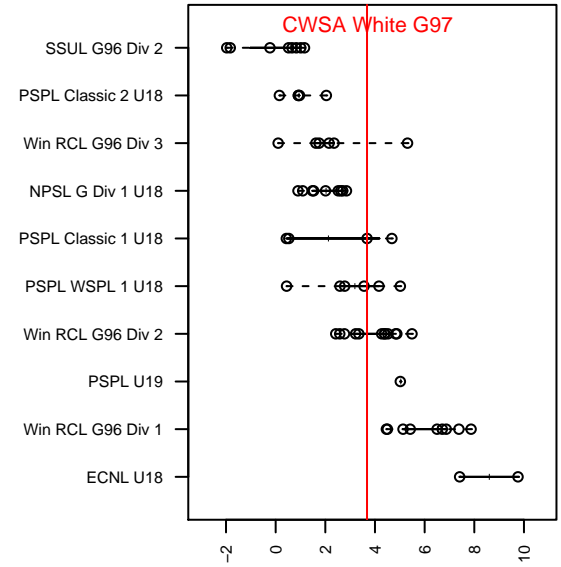

CWSA White G97

Central Washington Soccer Academy
 Yakima, WA
 G97 total strength=1491
 attack=15.77 defense=7.62
 fall league = PSPL Classic 1 U18

alt names used:
 CENTRAL WASHINGTON SA CWSA G97 WH
 CWSA G97 White

Venues played:
 2015 Sounders FC Cup GU17-19
 2015 Bigfoot Gold U18
 2015 PSPL Classic 1 U18

CWSA White G97
 Dots are actual minus expected GF (blue circles) and GA (red triangles).
 Blue line is smoothed change in attack strength. Red is smoothed change in defense strength.

**attack and defense variance (black dot)
relative to other teams
and top 10 in region**

**attack and defense rating
relative to others at age
and all opponents in last 13 months**

Performance relative to 13 month average